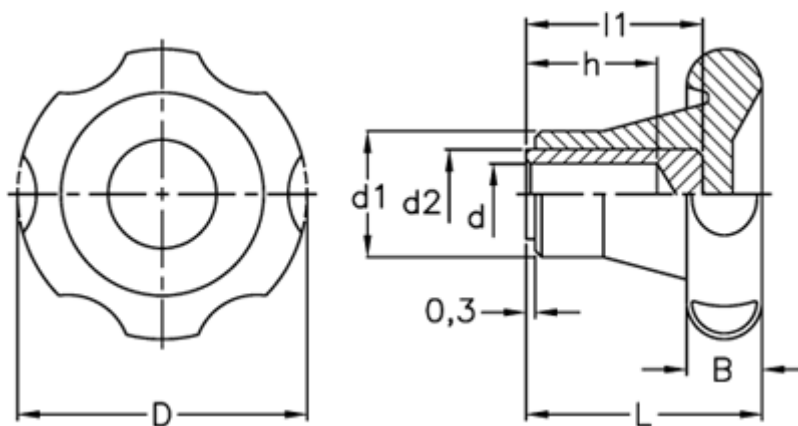

Article number: 2302075311

Description: E+G Lobe knob
VL.155/80 A-10

Measures

B	=	19
D	=	82
d1	=	33
d2	=	18
d H9	=	10
h	=	25
L	=	48
l1	=	31